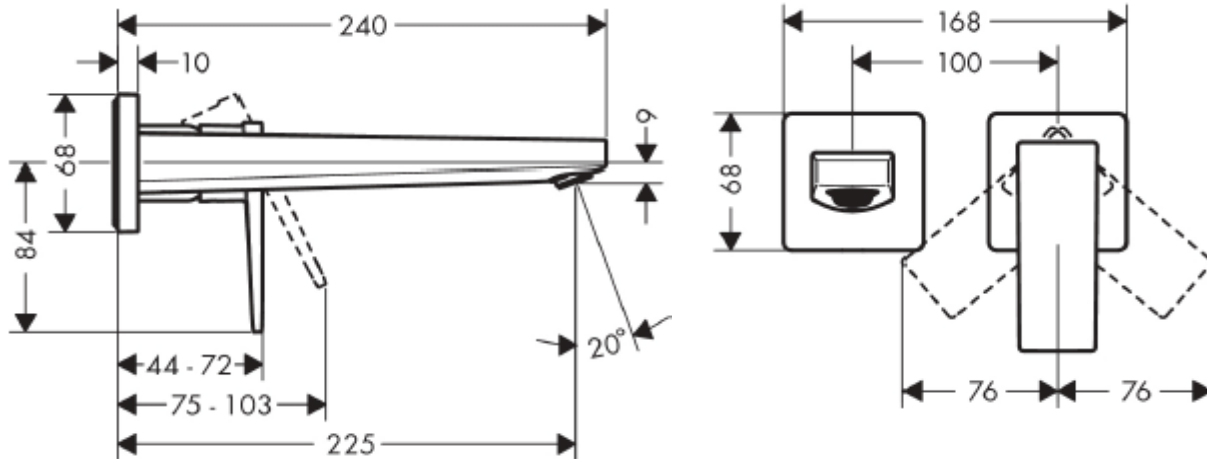

SPECIFICATION SHEET - fittings

BRAND:	hansgrohe	Product Photo:
ORIGIN:	Germany	
SERIES:	Metropol	
PRODUCT DESCRIPTION:	Wall-mounted basin mixer • with non-closing waste set • normal spray • flow rate: 5 l/min	
MODEL No.	32526 000	
FINISH/COLOUR:	Chrome-plated	
DIMENSIONS:	240mm L x 168mm W x 68mm H 225mm spout projection	
OPTIONAL MATCHING PARTS:	13622180 basic set	

Technical Informations: Suitable for continous flow water heater

REMINDER: Pipe flushing must be done before faucets are installed. Failure to do so voids the warranty.
Do not use cleaners containing abrasive cleansers, ammonia, bleach, acids, waxes, alcohol, solvents or other products not recommended for chrome.
All information is for reference only, installation shall always be based on the actual product delivered.